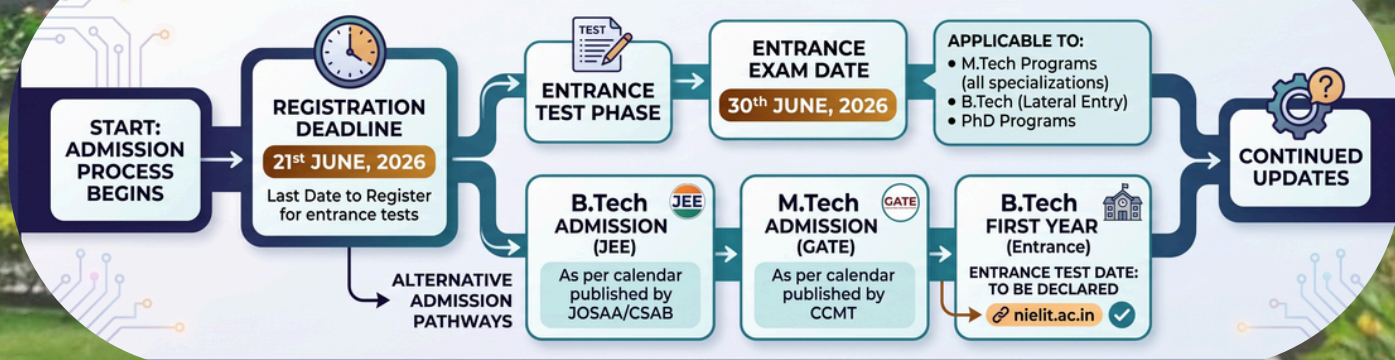

## ADMISSION/SELECTION PROCESS

1. BTech Programmes (Through Jossa and the left-over seats to be filled through Entrance Test).
2. MTech Programmes (50% through CCMT and 50% through Entrance Test).
3. For Lateral Entry in B.Tech (CSE), Lateral Entry in B.Tech (EE) (Through Entrance Test).
4. PhD Admission through entrance test.

 **Jobs**

Practical training with advanced labs and industry-backed internships leading to placements

 **Scholarship**

FULL TUITION FEE WAIVER for SC/ST students

 **Facilities**

Hostel facility ,NKN Connectivity, IEEE Student Chapter, Sports and Other extracurricular activities

## NIELIT 2026 ADMISSION TIMELINE: KEY DATES & PROCESSES

## ELIGIBILITY CRITERIA